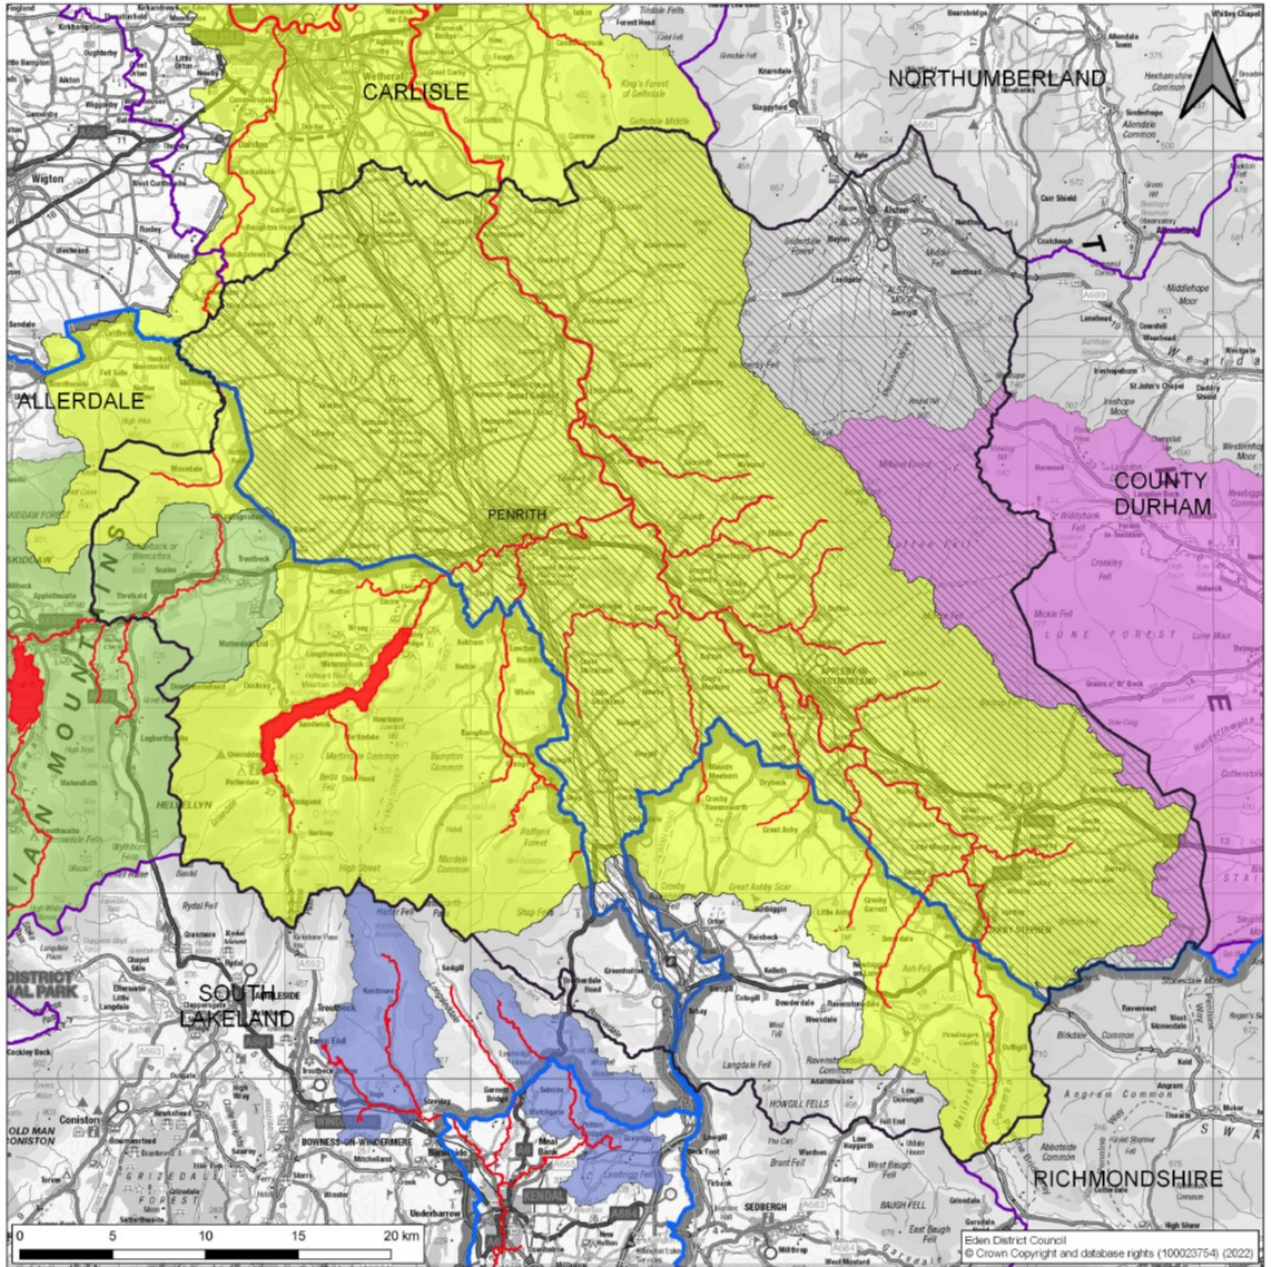

Eden

District Council

European protected sites requiring nutrient neutrality strategic solutions

RA/AD/28.04.2022/Scale: 1:170,000 @ A2

Key

Eden District boundary

Eden Local Plan area

National Parks

Local Authorities

Special Area Conservation / SSSI

Nutrient Neutrality SSSI catchment:

River Eden SAC

River Derwent & Bassenthwaite Lake SAC

River Kent SAC

Teesmouth and Cleveland Coast SPA/Ramsar