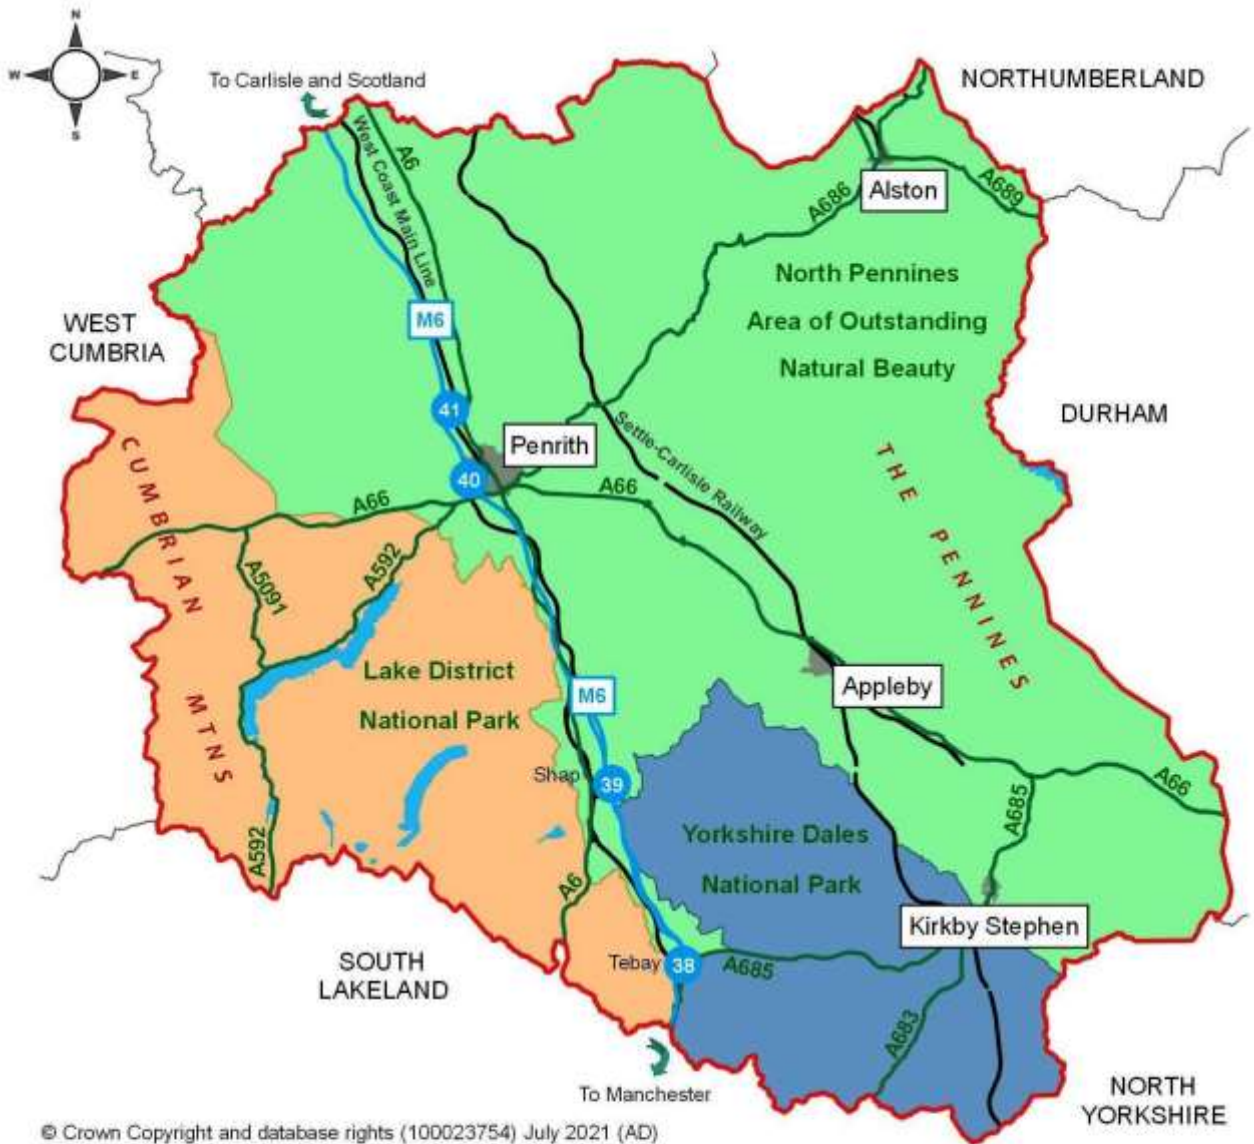

Map showing area covered by the Eden Local Plan Partial and Full Review

© Crown Copyright and database rights (100023754) July 2021 (AD)

Key

- Eden District boundary
- Eden Local Planning Authority area
- Lake District National Park Authority
- Yorkshire Dales National Park Authority