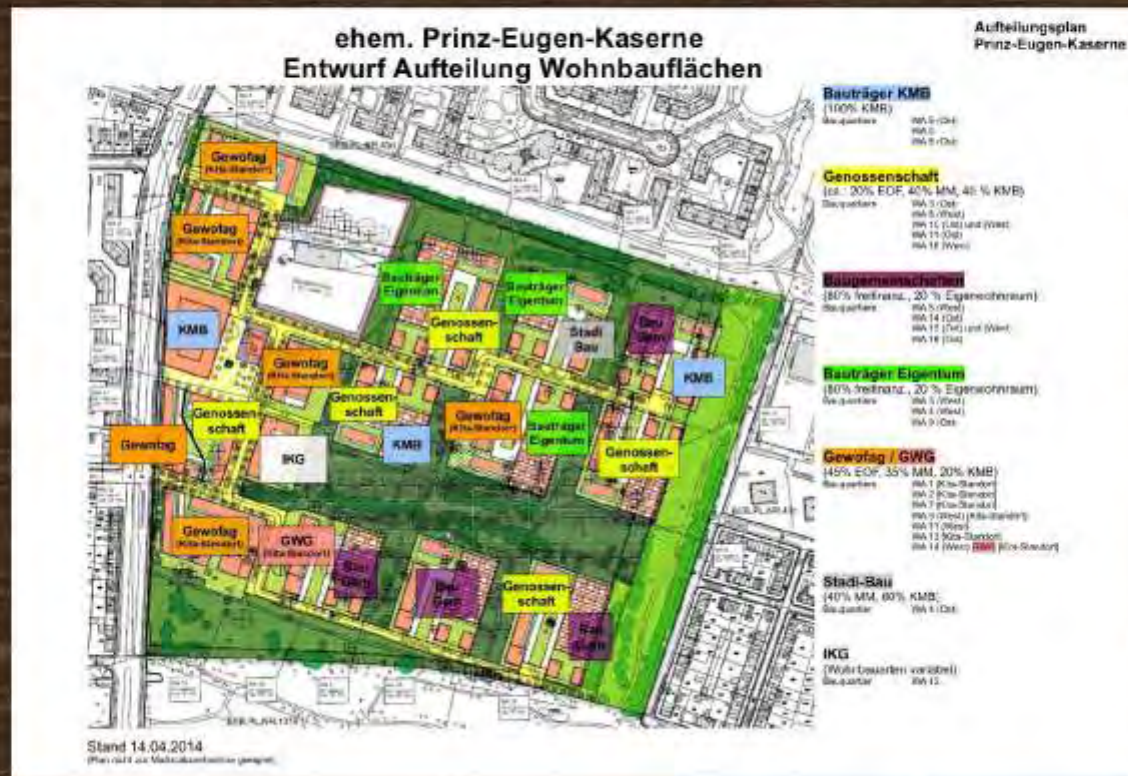

council-led regeneration

Prinz-Eugen Park, Munich - 4000 residents