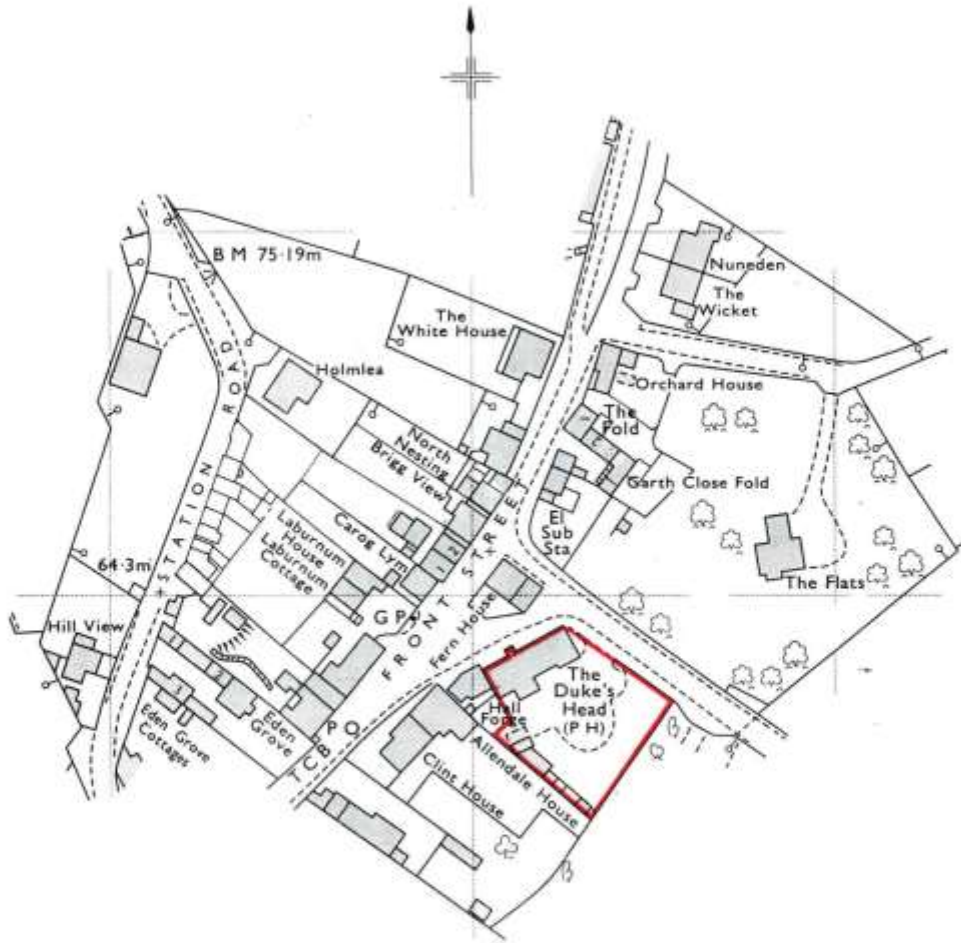

Eden District Council

List of Assets of Community Value

| | |
|---|-------------------------------------|
| Reference No: | 12 |
| Name of Asset: | Dukes Head |
| Address of Asset: | Front Street, Armathwaite, CA4 9PB |
| Applicant: | Campaign for Real Ale Solway Branch |
| Date of Approval of Nomination: | 5 April 2016 |
| Owner of the Land: | Punch Partnerships Ltd |
| Community Value of the Land: | See Pages 3 and 4 |
| Date of any Notice of an intention to dispose: | |
| Interim moratorium period ends: | |
| Moratorium period ends: | |
| Protected period ends: | |
| Review of nomination requested: | |
| Outcome of review: | |
| Date of Application to bid submitted: | |
| Outcome of Bid: | |
| Five year expiry date: | 6 April 2021 |

| | | | |
|-----------------------------------|---------------|------------------------|--------------------------------------|
| H.M. LAND REGISTRY | | TITLE NUMBER | |
| | | CU121250 | |
| ORDNANCE SURVEY PLAN REFERENCE | NY 5046 | SECTION B | Scale 1/1250 Enlarged from 1/2500 |
| COUNTY CUMBRIA | DISTRICT EDEN | © Crown copyright 1988 | |