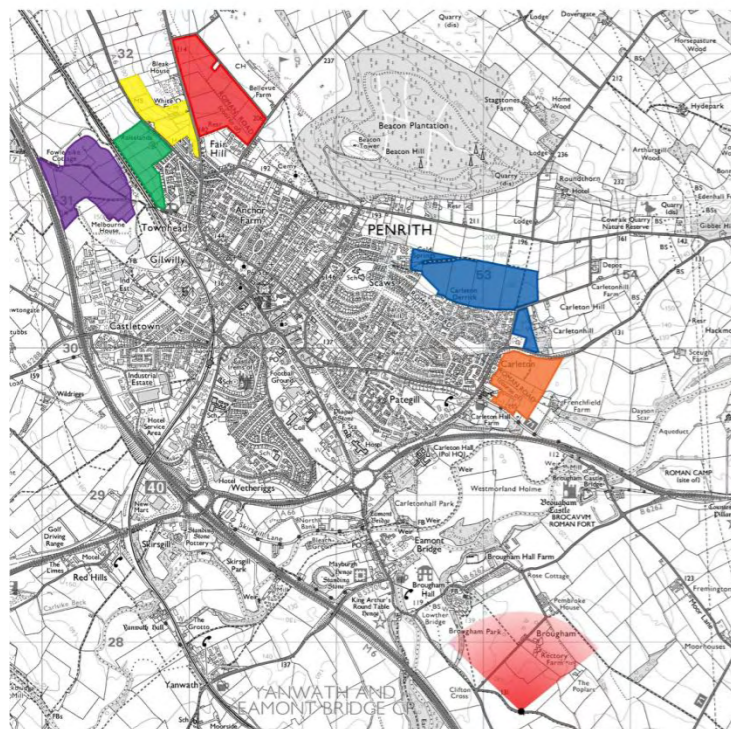

**Viewpoint 1. View from High Dykes. (3.8km from Penrith Clock Tower)**

- |  |  |                 |
|--|--|-----------------|
|  |  | <b>Option 1</b> |
|  |  | <b>Option 2</b> |
|  |  | <b>Option 3</b> |
|  |  | <b>Option 4</b> |
|  |  | <b>Option 5</b> |
|  |  | <b>Option 6</b> |

**Viewpoint 2. View from near junction between A6 and unclassified road to Clifton. (2.9km from Penrith Clock Tower)**

- |                                                                                     |                                                                                     |                 |
|-------------------------------------------------------------------------------------|-------------------------------------------------------------------------------------|-----------------|
|  |  | <b>Option 1</b> |
|  |  | <b>Option 2</b> |
|  |  | <b>Option 3</b> |
|  |  | <b>Option 4</b> |
|  |  | <b>Option 5</b> |
|  |  | <b>Option 6</b> |

**Viewpoint 3. View from Brougham Castle. (2.8km from Penrith Clock Tower)**

- |  |  |                 |
|--|--|-----------------|
|  |  | <b>Option 1</b> |
|  |  | <b>Option 2</b> |
|  |  | <b>Option 3</b> |
|  |  | <b>Option 4</b> |
|  |  | <b>Option 5</b> |
|  |  | <b>Option 6</b> |

**Viewpoint 4. View from Cross Keys Pub, Carleton Village. (1.5km from Penrith Clock Tower)**

**Viewpoint 5. View from Junction of A686 and Carleton Hill Road. (1.6km from Penrith Clock Tower)**

**Viewpoint 6. View from Carleton Hill Road (looking south). (1.6km from Penrith Clock Tower)**