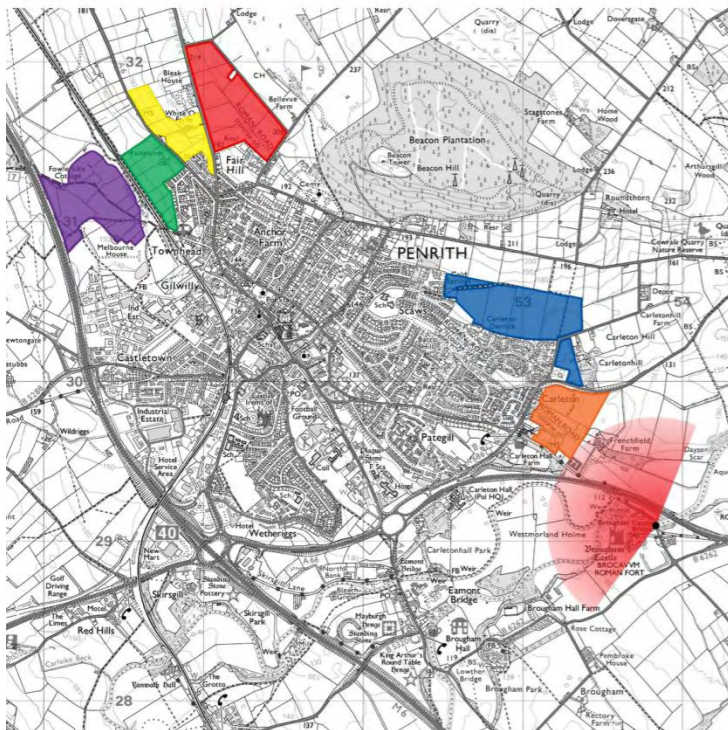

**Viewpoint 1. View from High Dykes. (3.8km from Penrith Clock Tower)**

- |  |  |                 |
|--|--|-----------------|
|  |  | <b>Option 1</b> |
|  |  | <b>Option 2</b> |
|  |  | <b>Option 3</b> |
|  |  | <b>Option 4</b> |
|  |  | <b>Option 5</b> |
|  |  | <b>Option 6</b> |

**Viewpoint 2. View from near junction between A6 and unclassified road to Clifton. (2.9km from Penrith Clock Tower)**

- |                                                                                     |                                                                                     |                 |
|-------------------------------------------------------------------------------------|-------------------------------------------------------------------------------------|-----------------|
|  |  | <b>Option 1</b> |
|  |  | <b>Option 2</b> |
|  |  | <b>Option 3</b> |
|  |  | <b>Option 4</b> |
|  |  | <b>Option 5</b> |
|  |  | <b>Option 6</b> |

**Viewpoint 3. View from Brougham Castle. (2.8km from Penrith Clock Tower)**

- |  |  |                 |
|--|--|-----------------|
|  |  | <b>Option 1</b> |
|  |  | <b>Option 2</b> |
|  |  | <b>Option 3</b> |
|  |  | <b>Option 4</b> |
|  |  | <b>Option 5</b> |
|  |  | <b>Option 6</b> |

**Viewpoint 4. View from Cross Keys Pub, Carleton Village. (1.5km from Penrith Clock Tower)**

**Viewpoint 5. View from Junction of A686 and Carleton Hill Road. (1.6km from Penrith Clock Tower)**

**Viewpoint 6. View from Carleton Hill Road (looking south). (1.6km from Penrith Clock Tower)**