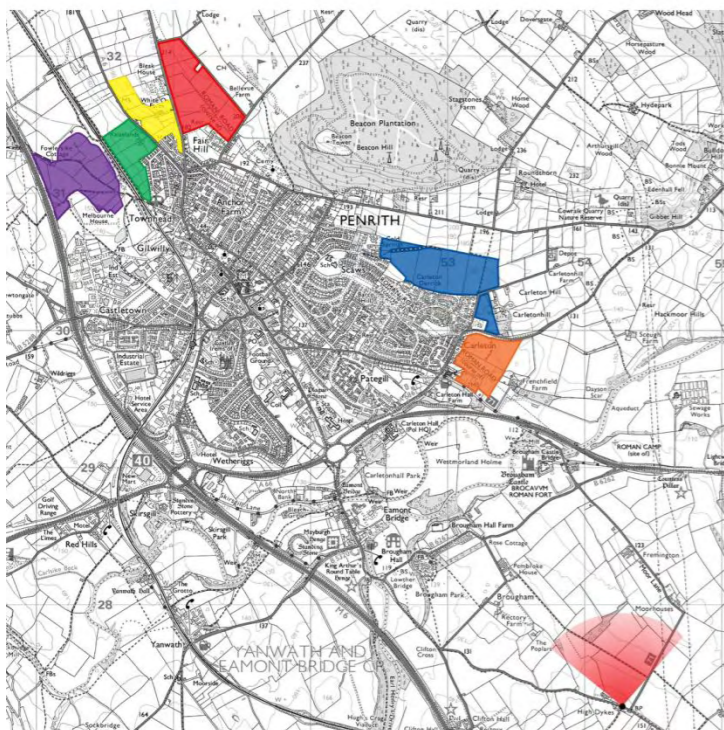

**Viewpoint 1. View from High Dykes. (3.8km from Penrith Clock Tower)**

- |  |  |                 |
|--|--|-----------------|
|  |  | <b>Option 1</b> |
|  |  | <b>Option 2</b> |
|  |  | <b>Option 3</b> |
|  |  | <b>Option 4</b> |
|  |  | <b>Option 5</b> |
|  |  | <b>Option 6</b> |

**Viewpoint 2. View from near junction between A6 and unclassified road to Clifton. (2.9km from Penrith Clock Tower)**

- |                                                                                     |                                                                                     |                 |
|-------------------------------------------------------------------------------------|-------------------------------------------------------------------------------------|-----------------|
|  |  | <b>Option 1</b> |
|  |  | <b>Option 2</b> |
|  |  | <b>Option 3</b> |
|  |  | <b>Option 4</b> |
|  |  | <b>Option 5</b> |
|  |  | <b>Option 6</b> |

**Viewpoint 3. View from Brougham Castle. (2.8km from Penrith Clock Tower)**

- |  |  |                 |
|--|--|-----------------|
|  |  | <b>Option 1</b> |
|  |  | <b>Option 2</b> |
|  |  | <b>Option 3</b> |
|  |  | <b>Option 4</b> |
|  |  | <b>Option 5</b> |
|  |  | <b>Option 6</b> |

**Viewpoint 4. View from Cross Keys Pub, Carleton Village. (1.5km from Penrith Clock Tower)**

**Viewpoint 5. View from Junction of A686 and Carleton Hill Road. (1.6km from Penrith Clock Tower)**

**Viewpoint 6. View from Carleton Hill Road (looking south). (1.6km from Penrith Clock Tower)**