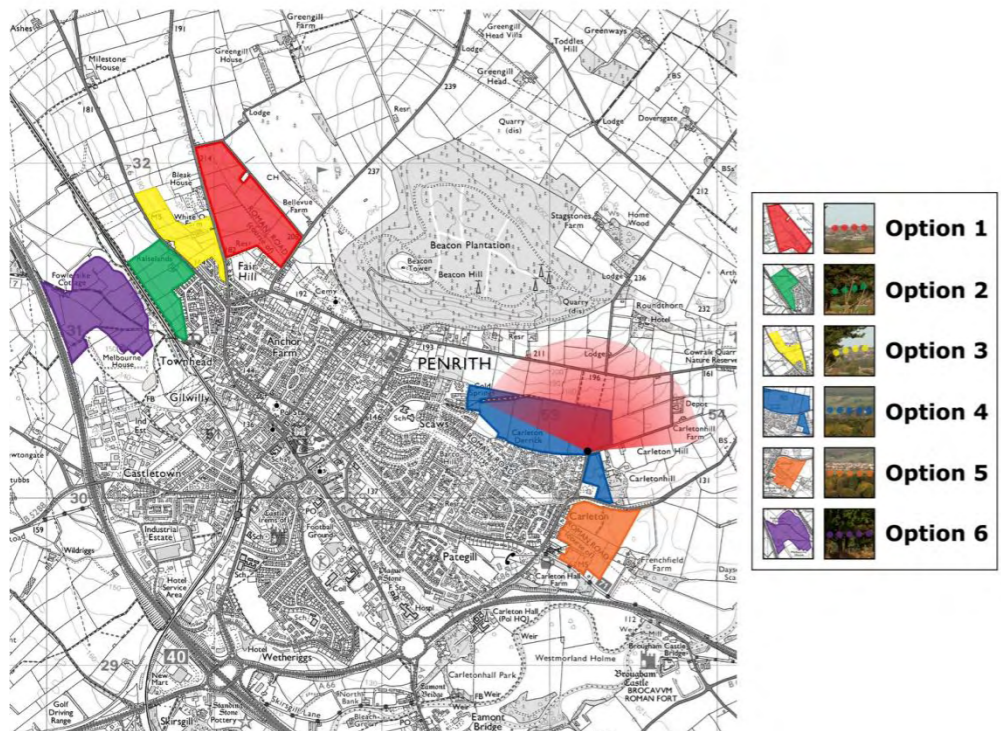

**Viewpoint 4. View from Cross Keys Pub, Carleton Village. (1.5km from Penrith Clock Tower)**

**Viewpoint 5. View from Junction of A686 and Carleton Hill Road. (1.6km from Penrith Clock Tower)**

**Viewpoint 6. View from Carleton Hill Road (looking south). (1.6km from Penrith Clock Tower)**

**Viewpoint 7. View from Carleton Hill Road (looking north). (1.6km from Penrith Clock Tower)**

**Viewpoint 8. Junction of Beacon Edge with Stagstones Road. (1.9km from Penrith Clock Tower)**

**Viewpoint 8. Junction of Beacon Edge with Stagstones Road. (1.9km from Penrith Clock Tower)**